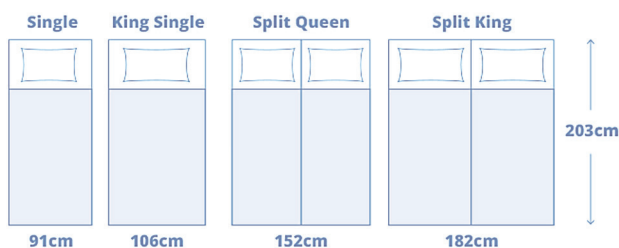

In this position your body isn't supported creating pressure points which can result in poor circulation.

Raising the head slightly allows you to have full support through to your lower back.

By raising the leg section to a similar height it relieves the pressure from the base of the spine.

Raise the legs more to relieve symptoms of fluid retention, aching legs and poor circulation.

Get further relief from ailments by raising the back to a higher position.

To make getting out of the bed easier, lower the leg section and raise the head section.